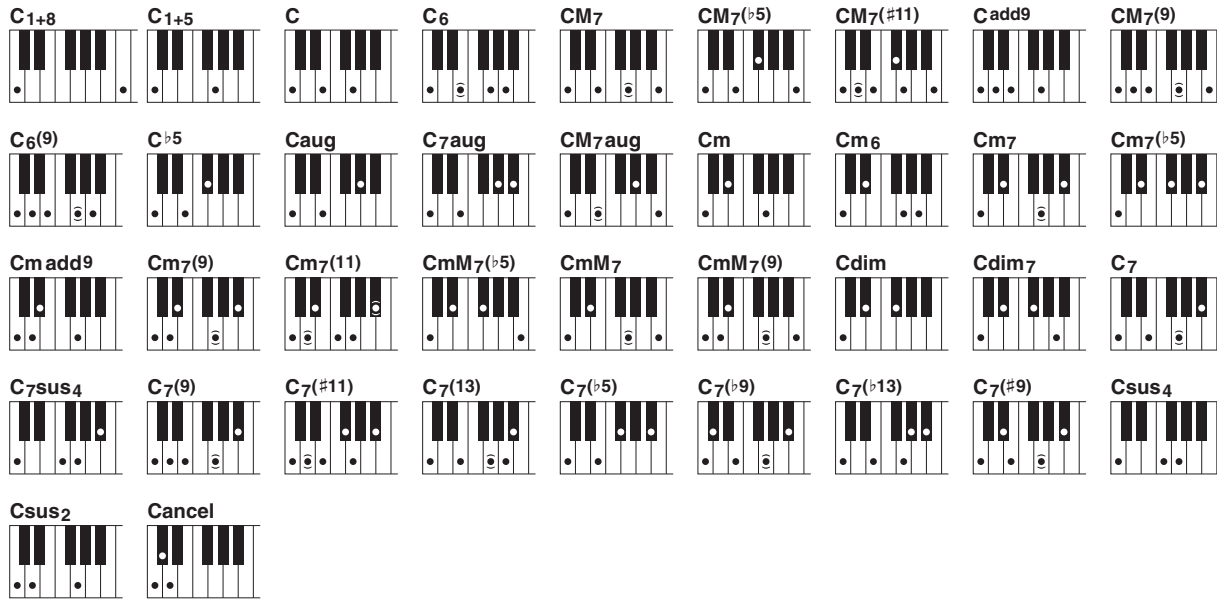

Chord Types for Style Playback / Akkordtypen für die Style-Wiedergabe / Types d'accords pour la reproduction de style / Tipos de acordes para reproducción de estilos

This section shows how to specify the indicated chords (in the key of C) when the chord detection area is set to "Lower."

Chord Name [Abbreviation]	Normal Voicing	Display for root "C"
1+8	1+8	C1+8
1+5	1+5	C1+5
Major [M]	1+3+5	C
Sixth [6]	1+(3)+5+6	C6
Major seventh [M7]	1+3+(5)+7	CM7
Major seventh flatted fifth [M7 b 5]	1+3+ b 5+7	CM7(b 5)
Major seventh add sharp eleventh [M7(# 11)]	1+(2)+3+ # 4+5+7	CM7(# 11)
Add ninth [(add9)]	1+2+3+5	Cadd9
Major seventh ninth [M7_9]	1+2+3+(5)+7	CM7(9)
Sixth ninth [6_9]	1+2+3+(5)+6	C6(9)
Flatted fifth [(b 5)]	1+3+ b 5	C b 5
Augmented [aug]	1+3+ # 5	Caug
Seventh augmented [7aug]	1+3+ # 5+ b 7	C7aug
Major seventh augmented [M7aug]	1+(3)+ # 5+7	CM7aug
Minor [m]	1+ b 3+5	Cm
Minor sixth [m6]	1+ b 3+5+6	Cm6
Minor seventh [m7]	1+ b 3+(5)+ b 7	Cm7
Minor seventh flatted fifth [m7 b 5]	1+ b 3+ b 5+ b 7	Cm7(b 5)
Minor add ninth [m(add9)]	1+2+ b 3+5	Cm add9
Minor seventh ninth [m7(9)]	1+2+ b 3+(5)+ b 7	Cm7(9)
Minor seventh eleventh [m7(11)]	1+(2)+ b 3+4+5+(b 7)	Cm7(11)
Minor major seventh flatted fifth [mM7 b 5]	1+ b 3+ b 5+7	CmM7(b 5)
Minor major seventh [mM7]	1+ b 3+(5)+7	CmM7
Minor major seventh ninth [mM7(9)]	1+2+ b 3+(5)+7	CmM7(9)
Diminished [dim]	1+ b 3+ b 5	Cdim
Diminished seventh [dim7]	1+ b 3+ b 5+6	Cdim7
Seventh [7]	1+3+(5)+ b 7	C7
Seventh suspended fourth [7sus4]	1+4+5+ b 7	C7sus4
Seventh ninth [7(9)]	1+2+3+(5)+ b 7	C7(9)
Seventh add sharp eleventh [7(# 11)]	1+(2)+3+ # 4+5+ b 7	C7(# 11)
Seventh add thirteenth [7(13)]	1+3+(5)+6+ b 7	C7(13)
Seventh flatted fifth [7 b 5]	1+3+ b 5+ b 7	C7(b 5)
Seventh flatted ninth [7(b 9)]	1+ b 2+3+(5)+ b 7	C7(b 9)
Seventh add flatted thirteenth [7(b 13)]	1+3+5+ b 6+ b 7	C7(b 13)
Seventh sharp ninth [7(# 9)]	1+ # 2+3+(5)+ b 7	C7(# 9)
Suspended fourth [sus4]	1+4+5	Csus4
One plus two plus five [sus2]	1+2+5	Csus2
cancel	1+ b 2+2	Cancel

* Notes in parentheses can be omitted.